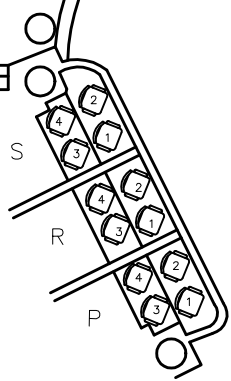

SEATS 1-8

SEATS 21-36

SEATS 41-48

WINTER GARDEN THEATRE
ORCHESTRA

BALCONY

SEATS 101-108

SEATS 201-212

SEATS 301-312

SEATS 401-408

MEZZANINE

SEATS 201-216

SEATS 101-115

SEATS 301-315

WINTER GARDEN THEATRE
BALCONY AND MEZZANINE

189 YONGE STREET, TORONTO