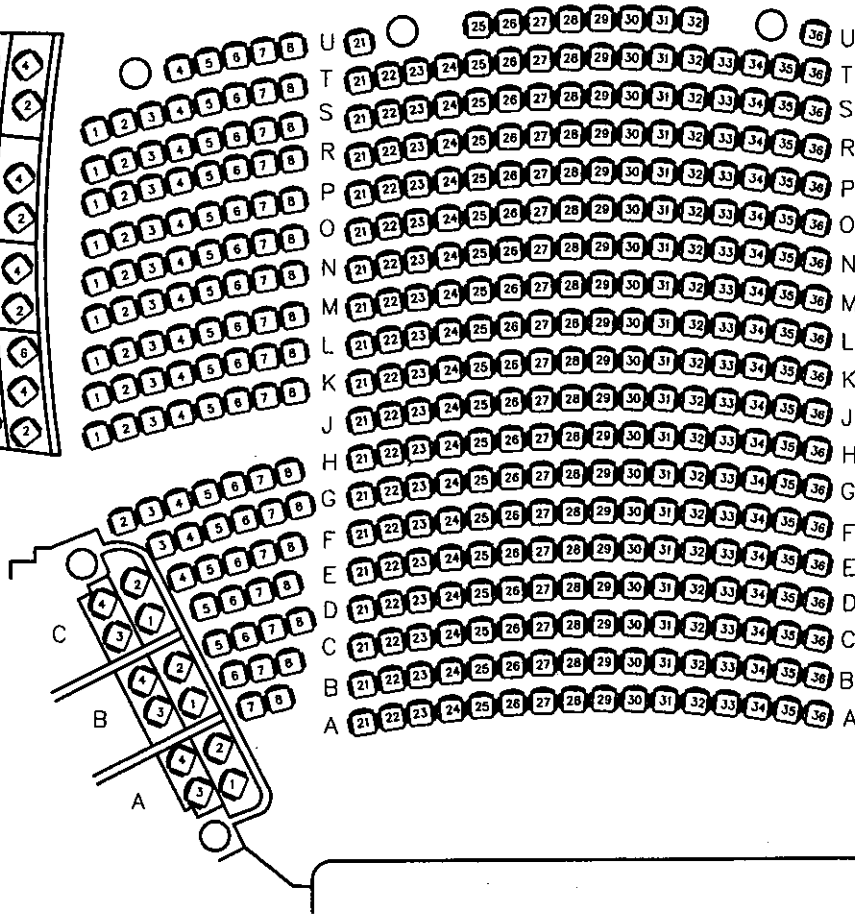

SEATS 1-8

SEATS 21-36

SEATS 41-48

WINTER GARDEN THEATRE
ORCHESTRA

BALCONY

SEATS 101-108

SEATS 201-212

SEATS 301-312

SEATS 401-408

MEZZANINE

SEATS 201-216

SEATS 101-115

SEATS 301-315

WINTER GARDEN THEATRE
BALCONY AND MEZZANINE

189 YONGE STREET, TORONTO