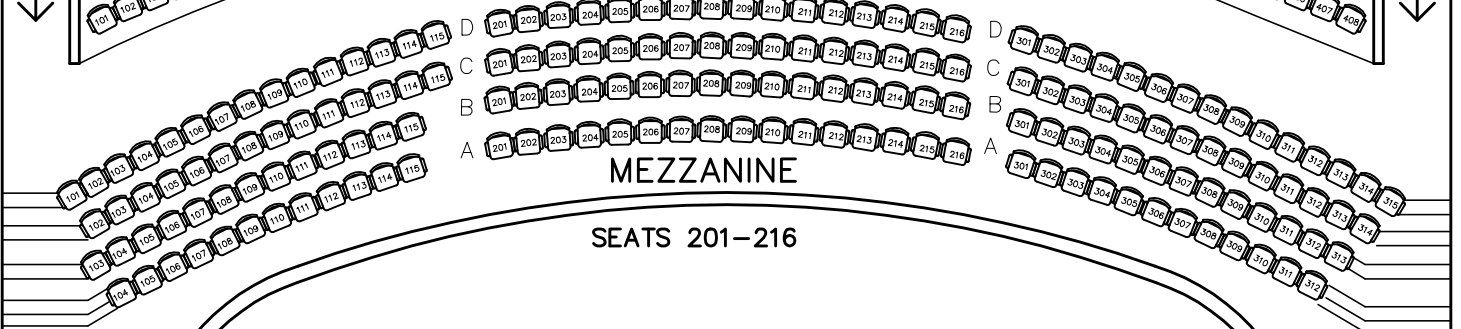

SEATS 1-8

SEATS 21-36

SEATS 41-48

WINTER GARDEN THEATRE
ORCHESTRA

BALCONY

SEATS 101-108

SEATS 201-212

SEATS 301-312

SEATS 401-408

MEZZANINE

SEATS 201-216

SEATS 101-115

SEATS 301-315

WINTER GARDEN THEATRE
BALCONY AND MEZZANINE

189 YONGE STREET, TORONTO