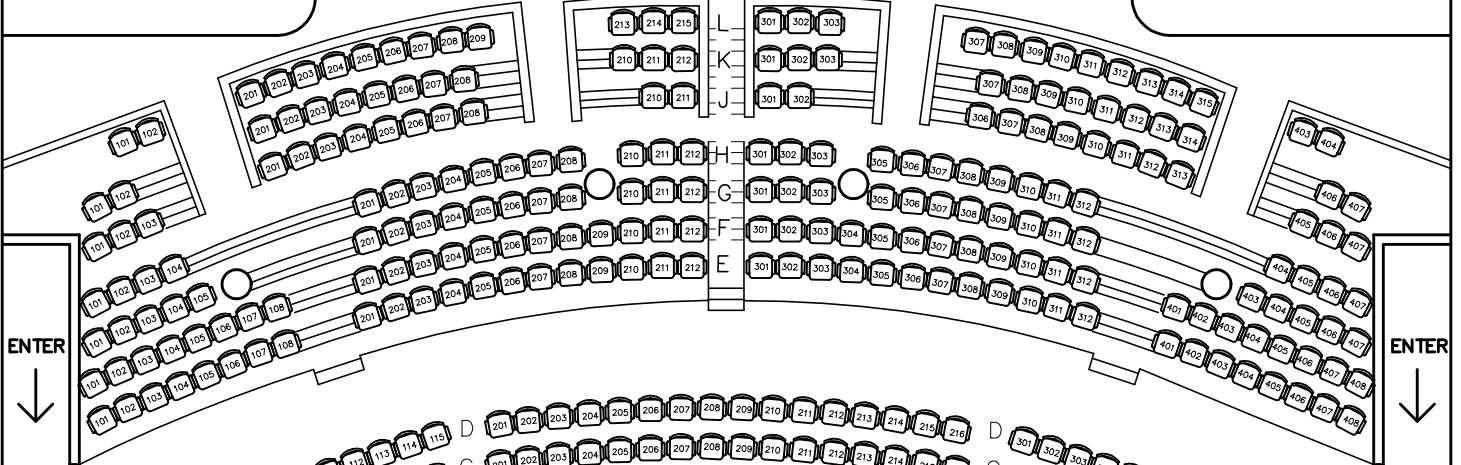

SEATS 1-8

SEATS 21-36

SEATS 41-48

WINTER GARDEN THEATRE
ORCHESTRA

BALCONY

SEATS 101-108

SEATS 201-212

SEATS 301-312

SEATS 401-408

MEZZANINE

SEATS 201-216

SEATS 101-115

SEATS 301-315

WINTER GARDEN THEATRE
BALCONY AND MEZZANINE

189 YONGE STREET, TORONTO