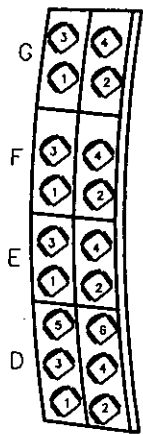

SEATS 1-8

SEATS 21-36

SEATS 41-48

WINTER GARDEN THEATRE
ORCHESTRA

BALCONY

SEATS 101-108

SEATS 201-212

SEATS 301-312

SEATS 401-408

MEZZANINE

SEATS 201-216

SEATS 101-115

SEATS 301-315

WINTER GARDEN THEATRE
BALCONY AND MEZZANINE

189 YONGE STREET, TORONTO