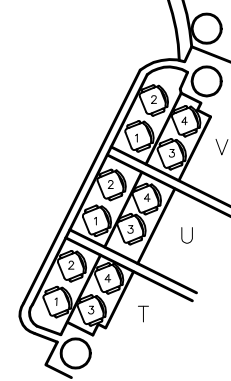

SEATS 1-8

SEATS 21-36

SEATS 41-48

WINTER GARDEN THEATRE
ORCHESTRA

BALCONY

SEATS 101-108

SEATS 201-212

SEATS 301-312

SEATS 401-408

MEZZANINE

SEATS 201-216

SEATS 101-115

SEATS 301-315

WINTER GARDEN THEATRE
BALCONY AND MEZZANINE

189 YONGE STREET, TORONTO