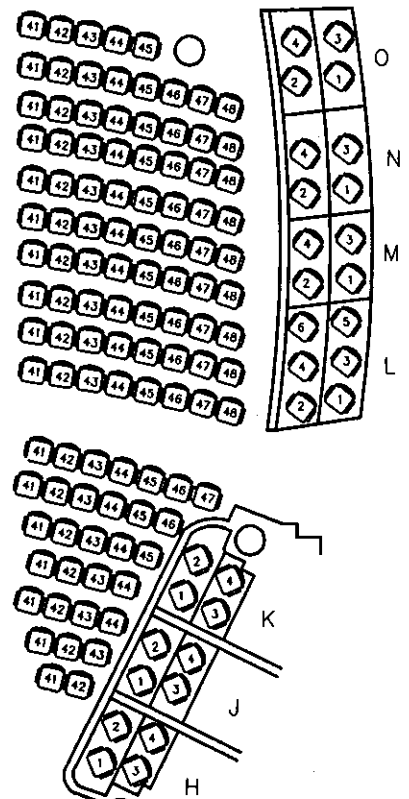

SEATS 1-8

SEATS 21-36

SEATS 41-48

WINTER GARDEN THEATRE
ORCHESTRA

BALCONY

SEATS 101-108

SEATS 201-212

SEATS 301-312

SEATS 401-408

MEZZANINE

SEATS 201-216

SEATS 101-115

SEATS 301-315

WINTER GARDEN THEATRE
BALCONY AND MEZZANINE

189 YONGE STREET, TORONTO