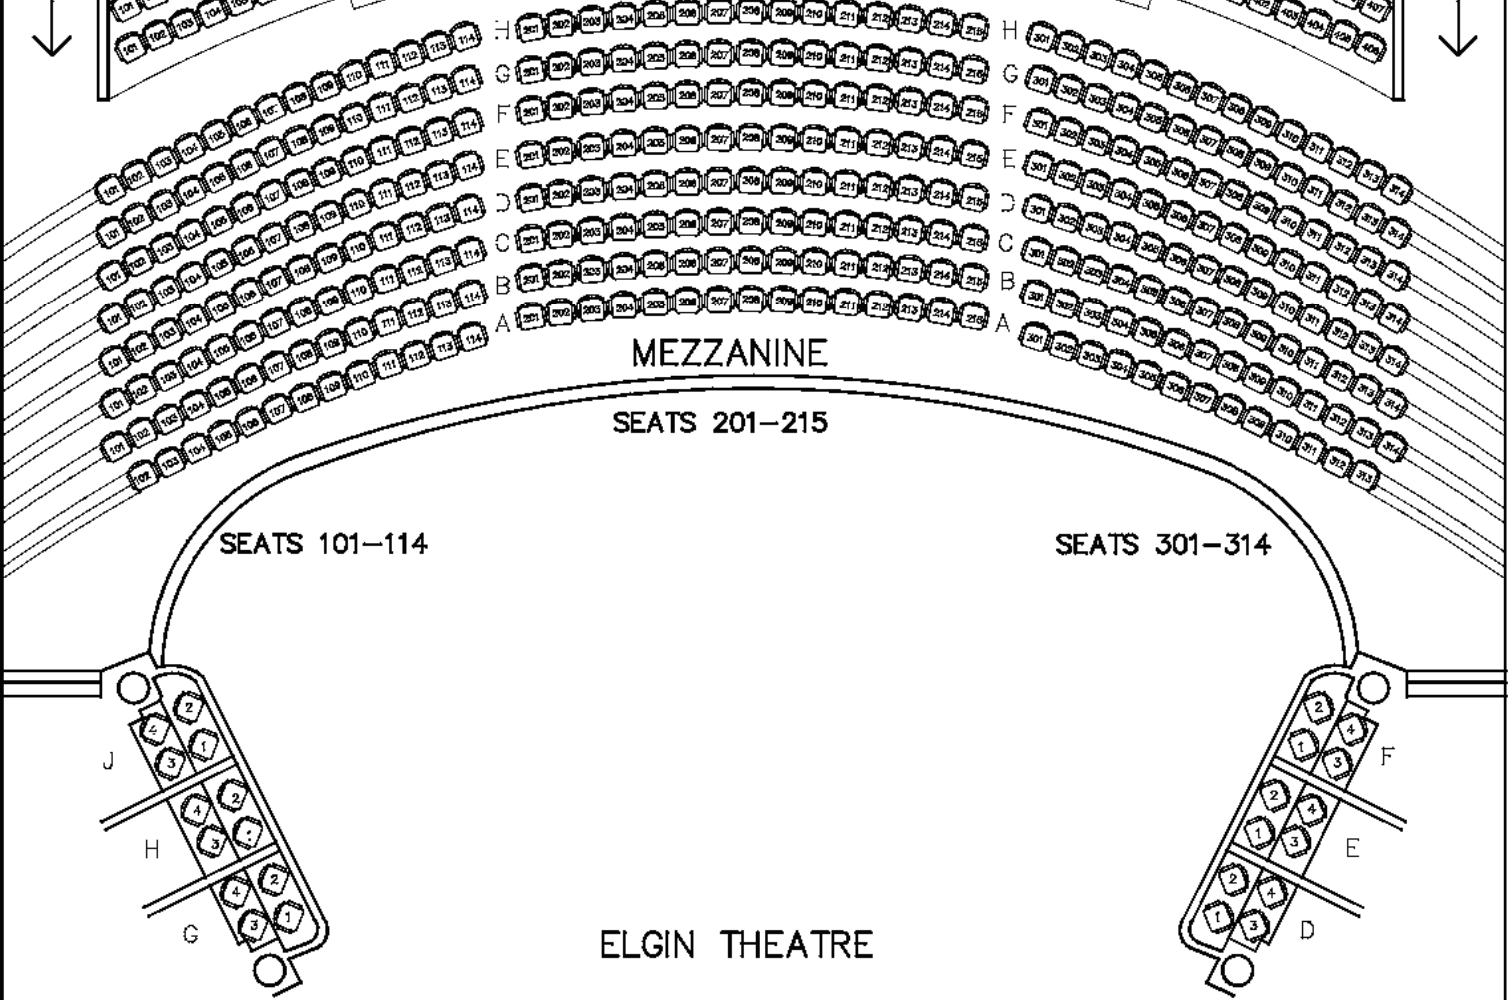

ENTRANCE

SEATS 1-14

SEATS 21-35

SEATS 41-54

ELGIN THEATRE ORCHESTRA

BALCONY

SEATS 101-108

SEATS 201-212

SEATS 301-312

SEATS 401-408

MEZZANINE

SEATS 201-215

SEATS 101-114

SEATS 301-314

ELGIN THEATRE

189 YONGE ST., TORONTO