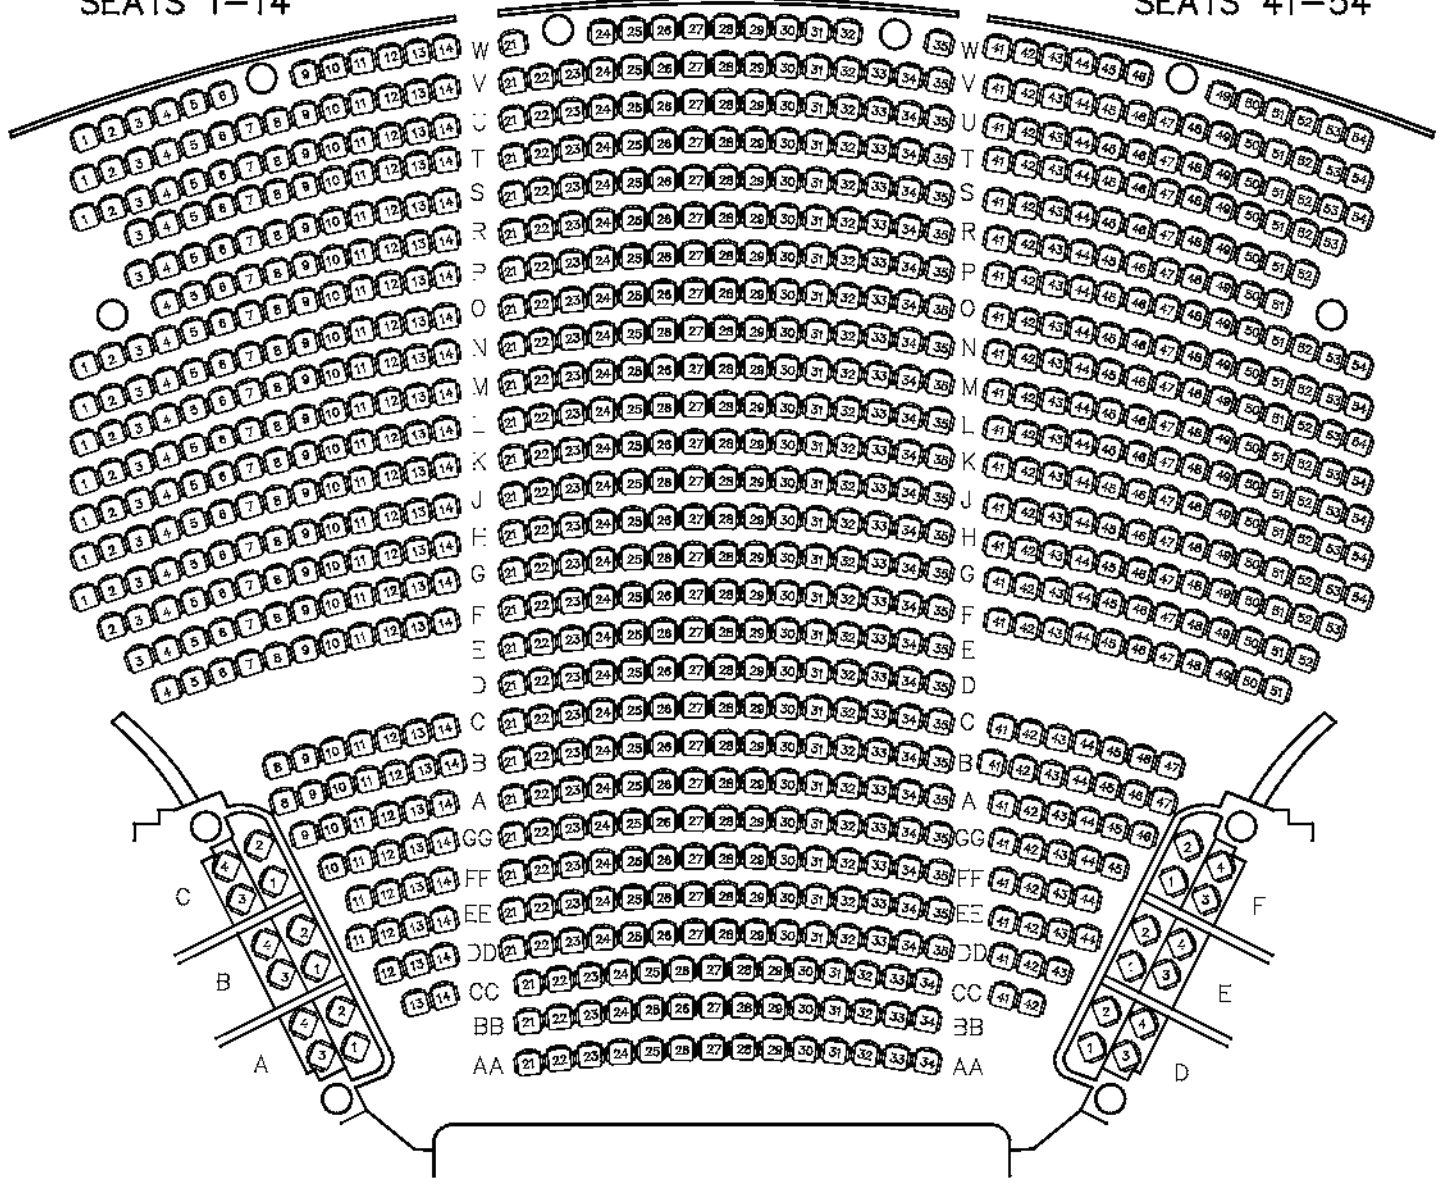

ENTRANCE

SEATS 1-14

SEATS 21-35

SEATS 41-54

ELGIN THEATRE ORCHESTRA

BALCONY

SEATS 101-108

SEATS 201-212

SEATS 301-312

SEATS 401-408

MEZZANINE

SEATS 201-215

SEATS 101-114

SEATS 301-314

ELGIN THEATRE

189 YONGE ST., TORONTO