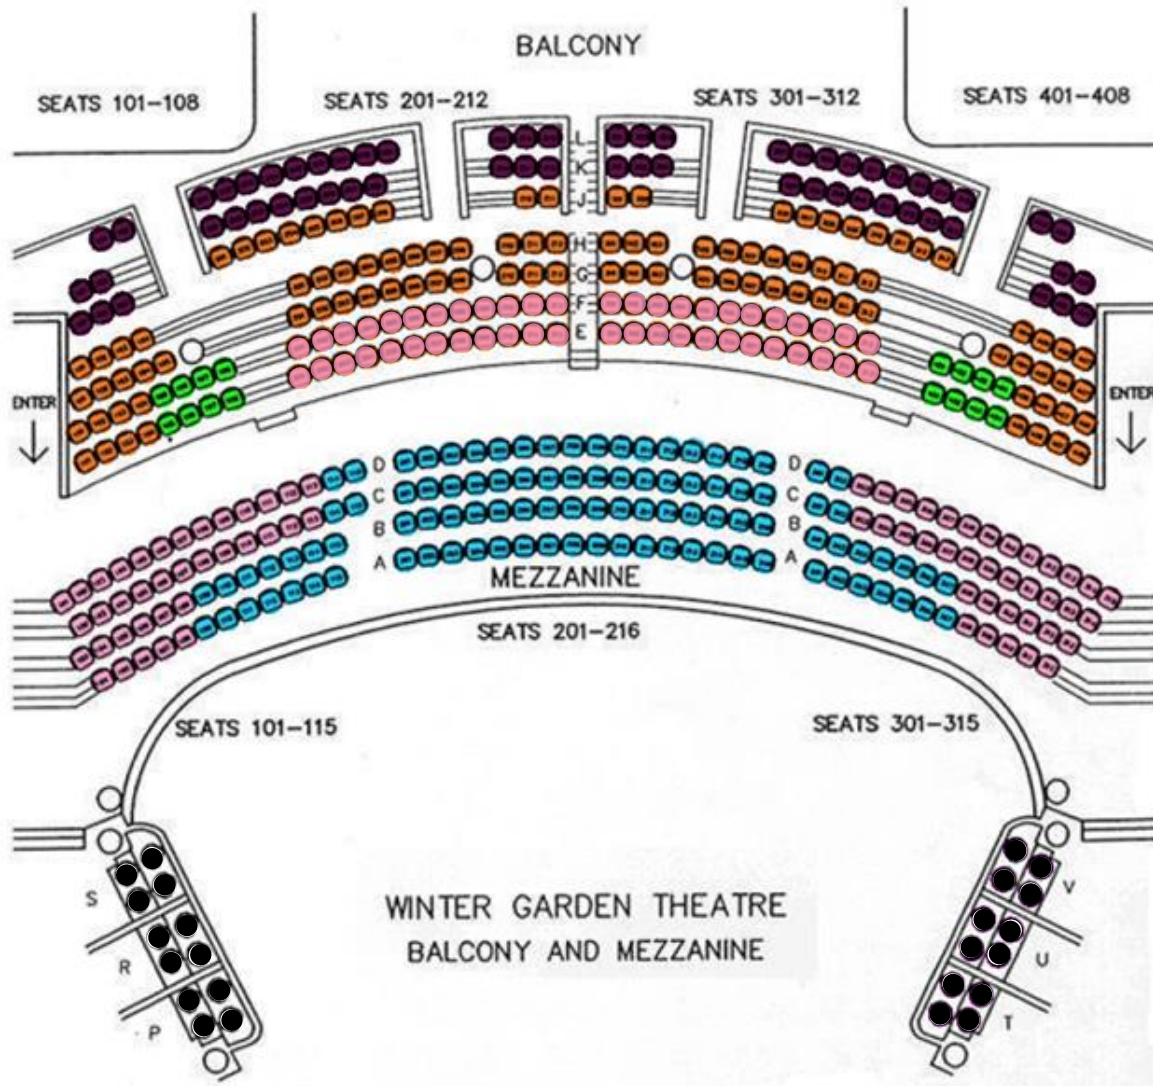

● WINTER GARDEN THEATRE - ORCHESTRA ●

● Premium

● Price 3

● Price 1

● Price 4

● Price 2

● Not for sale

● **WINTER GARDEN THEATRE - BALCONY & MEZZANINE** ●

● **Premium**

● **Price 3**

● **Price 1**

● **Price 4**

● **Price 2**

● **Price 5**

All upper boxes (S, R, P, T, U, V) are not for sale