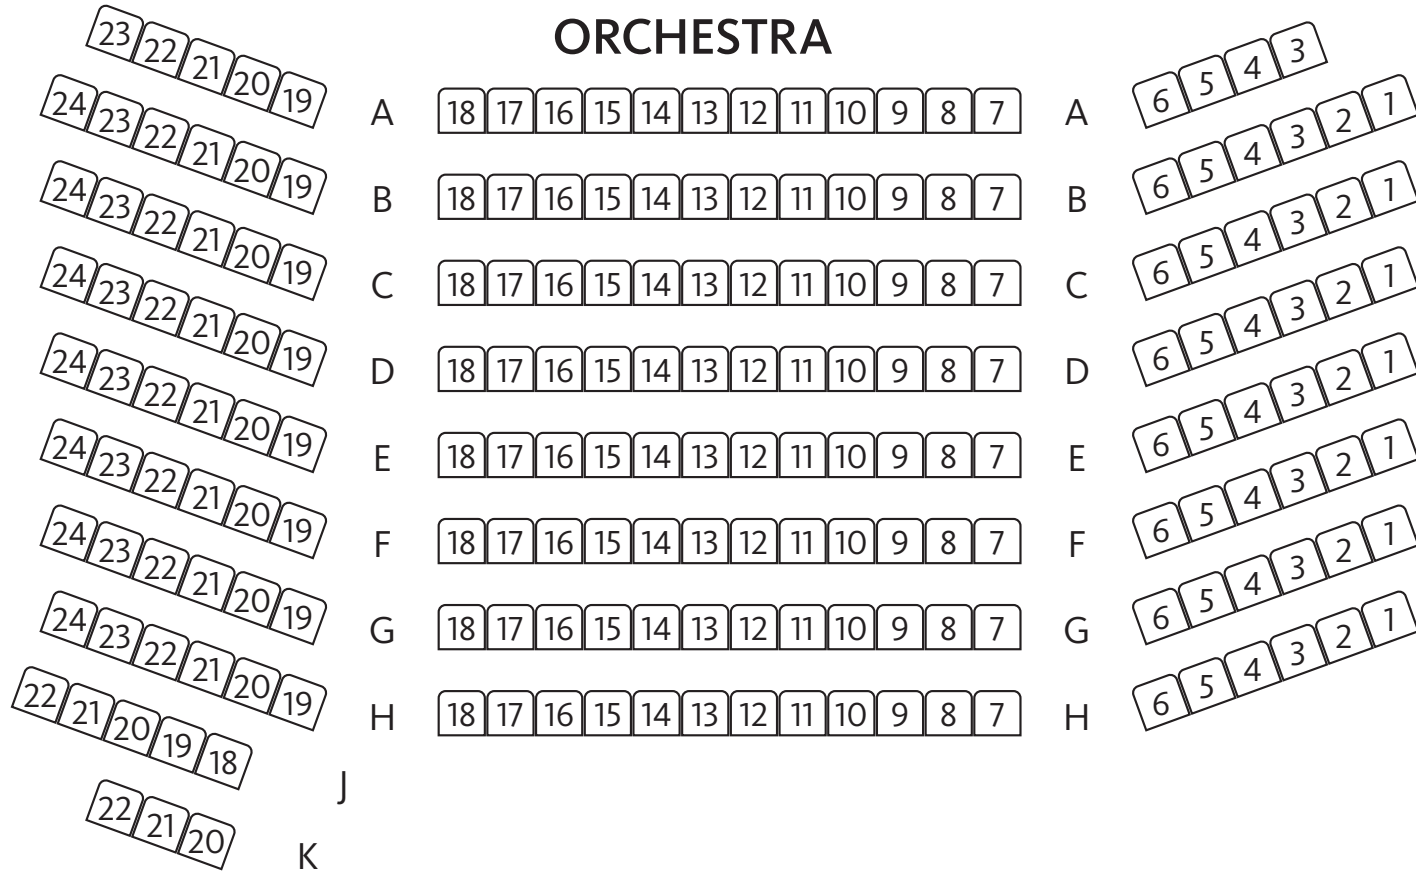

BERKELEY STREET THEATRE · DOWNSTAIRS

STAGE

ORCHESTRA

BALCONY